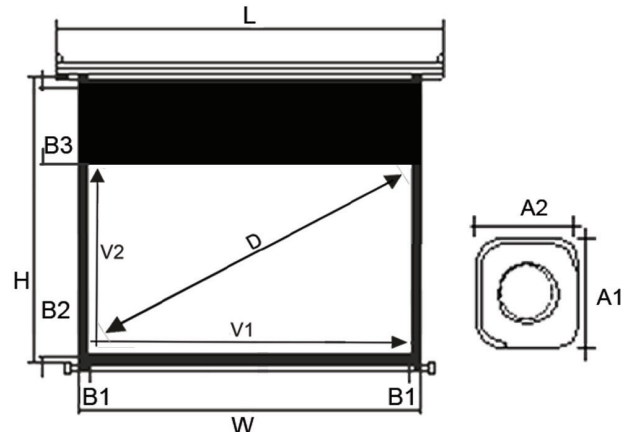

GRANDLOGIC PRO SERIES SCREENS

MOTORIZED 16:10 -FIBER GLASS WITH LVC

The GRAND LOGIC Pro Series Projection Screens are available in variable sizes with an option of Motorized, Remote, Low voltage control and the material is high gained Fiber Glass Matte white.

Specification

GL-P93M1610

Screen Type	Motorized
Mount Type	Ceiling & Wall Mount
Screen Fabric	Fiber Glass Matte White
Aspect Ratio	16:10
Gain	1.0
Case Color	White
Projection Type	Front
Motor	Tubular Motor
Control	External RF, RS-232, RF Controller, Wire trigger.
Power	220 V
LVC	12 V, Wire Trigger
Screen Size Diagonal	93"
Viewing Area (V1 x V2)	2030 x 1230
Height (H)	1750
Width (W)	1400
Length (L)	2348
B1 x B2 x B3	50 x 50 x 500
Casing Size (A1 x A2)	84 x 80
Fabric Thickness	0.5
Product Weight	12.0 kg
Shipping Weight	15.0 kg
Shipping Dimension (L x W x H)	2740 x 140 x 160

*Dimensions in mm