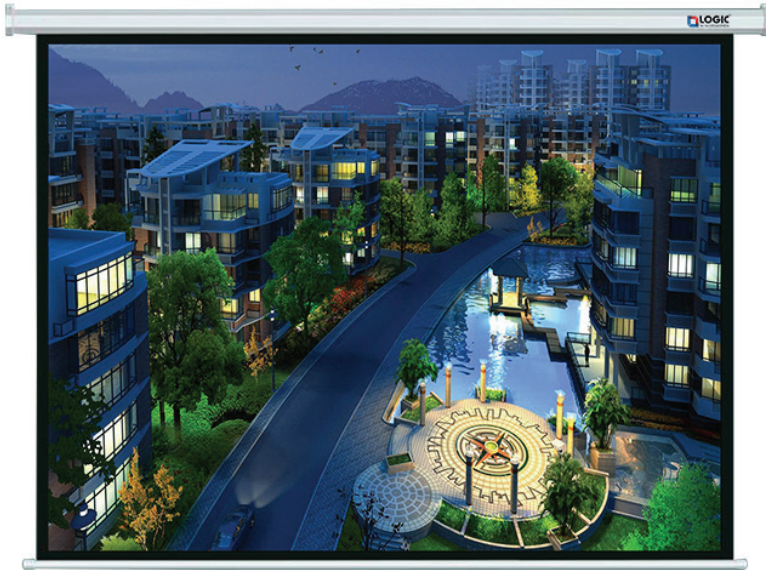

CLASSIC SERIES

MOTORIZED 4:3

The Classic Series Projection Screens are available in variable sizes with an option of Motorized, Remote and the material is high gained Matte white.

Specification

	LG-CM84	LG-CM100	LG-CM120
Screen Type	Motorized	Motorized	Motorized
Mount Type	Ceiling & Wall Mount	Ceiling & Wall Mount	Ceiling & Wall Mount
Screen Fabric	Matte White	Matte White	Matte White
Aspect Ratio	4:3	4:3	4:3
Gain	1.1	1.1	1.1
Case Color	White	White	White
Projection Type	Front	Front	Front
Motor	Synchronous Motor	Synchronous Motor	Synchronous Motor
Control	RF	RF	RF
Screen Size Diagonal	84"	100"	120"
Viewing Area (V1 x V2)	1710 x 1280	2030 x 1520	2440 x 1830
Height (H)	1320	1560	1870
Width (W)	1770	2090	2500
Length (L)	1983	2288	2718
B1 x B2 x B3	30 x 30 x 20	30 x 30 x 20	30 x 30 x 20
Casing Size (A1 x A2)	86 x 70	86 x 70	86 x 70
Fabric Thickness	0.4	0.4	0.4
Product Weight	7.0 kg	8.0 kg	10.0 kg
Shipping Weight	8.0 kg	9.0 kg	11.0 kg
Shipping Dimension (L x W x H)	2060 x 130 x 130	2360 x 140 x 130	2900 x 130 x 130