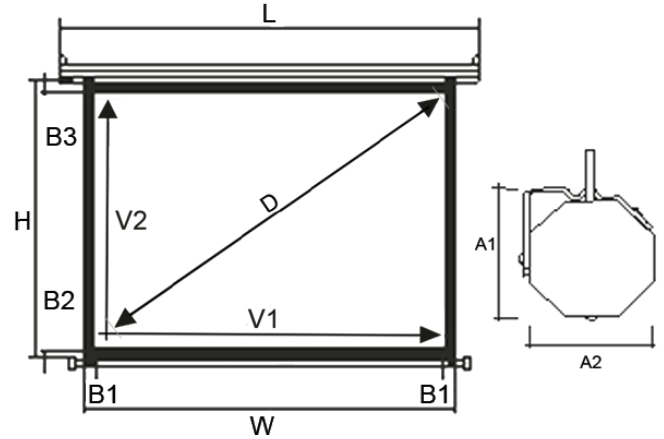

CLASSIC SERIES

MOTORIZED 4:3

The Classic Series Projection Screens are available in variable sizes with an option of Motorized, Remote and the material is high gained Matte white.

Specification

	LG-CM84	LG-CM100	LG-CM120
Screen Type	Motorized	Motorized	Motorized
Mount Type	Ceiling & Wall Mount	Ceiling & Wall Mount	Ceiling & Wall Mount
Screen Fabric	Matte White	Matte White	Matte White
Aspect Ratio	4:3	4:3	4:3
Gain	1.1	1.1	1.1
Case Color	White	White	White
Projection Type	Front	Front	Front
Motor	Synchronous Motor	Synchronous Motor	Synchronous Motor
Control	RF	RF	RF
Screen Size Diagonal	84"	100"	120"
Viewing Area (V1 x V2)	1710 x 1280	2030 x 1520	2440 x 1830
Height (H)	1320	1560	1870
Width (W)	1770	2090	2500
Length (L)	1983	2288	2718
B1 x B2 x B3	30 x 30 x 20	30 x 30 x 20	30 x 30 x 20
Casing Size (A1 x A2)	86 x 70	86 x 70	86 x 70
Fabric Thickness	0.4	0.4	0.4
Product Weight	7.0 kg	8.0 kg	10.0 kg
Shipping Weight	8.0 kg	9.0 kg	11.0 kg
Shipping Dimension (L x W x H)	2060 x 130 x 130	2360 x 140 x 130	2900 x 130 x 130

*Dimensions in mm