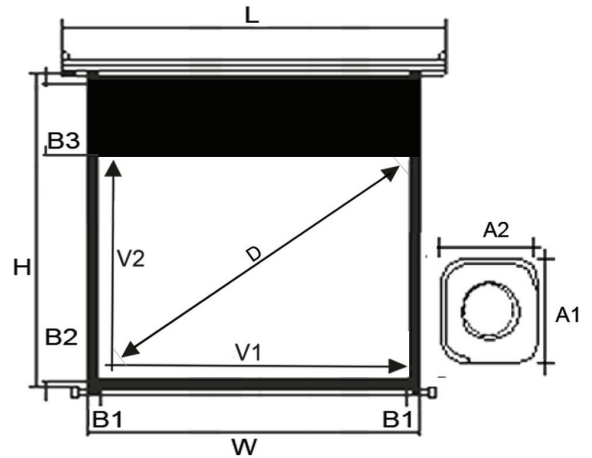

SPECTRA PRO SERIES

MOTORIZED 4:3-FIBER GLASS

The Spectra Pro Series Projection Screens are available in variable sizes with an option of Motorized, Remote and the material is high gained Fiber Glass Matte white.

Specification

	LG-SP84M	LG-SP100M	LG-SP120M
Screen Type	Motorized	Motorized	Motorized
Mount Type	Ceiling & Wall Mount	Ceiling & Wall Mount	Ceiling & Wall Mount
Screen Fabric	Fiber Glass Matte White	Fiber Glass Matte White	Fiber Glass Matte White
Aspect Ratio	4:3	4:3	4:3
Gain	1.2	1.2	1.2
Case Color	White	White	White
Projection Type	Front	Front	Front
Motor	Tubular Motor	Tubular Motor	Tubular Motor
Control	RF	RF	RF
Screen Size Diagonal	84"	100"	120"
Viewing Area (V1 x V2)	1710 x 1280	2030 x 1520	2440 x 1830
Height (H)	1855	2095	2405
Width (W)	1770	2090	2500
Length (L)	1903	2223	2643
B1 x B2 x B3	30 x 20 x 550	30 x 20 x 550	30 x 20 x 550
Casing Size (A1 x A2)	80 x 80	80 x 80	80 x 80
Fabric Thickness	0.5	0.5	0.5
Product Weight	9.0 kg	11.0 kg	14.0 kg
Shipping Weight	11.0 kg	13.0 kg	16.0 kg
Shipping Dimension (L x W x H)	1950 x 150 x 130	2270 x 150 x 130	2690 x 150 x 130

*Dimensions in mm