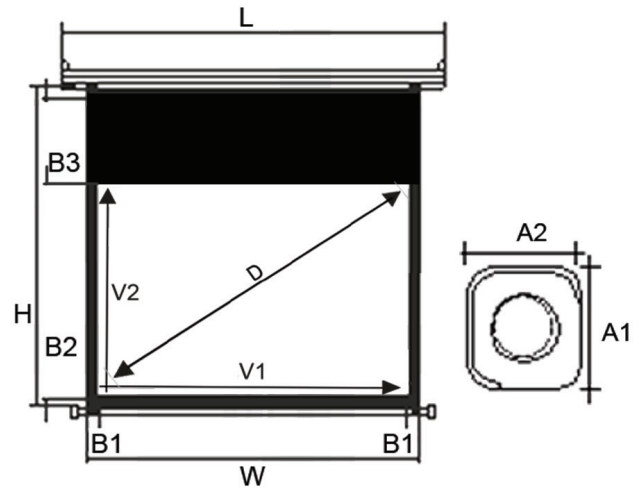

GRANDLOGIC PRO SERIES SCREENS

MOTORIZED 4:3 FIBER GLASS WITH LVC

The GRAND LOGIC Pro Series Projection Screens are available in variable sizes with an option of Motorized, Remote, Low voltage control and the material is high gained Fiber Glass Matte white.

Specification

	GL-P84M
Screen Type	Motorized
Mount Type	Ceiling & Wall Mount
Screen Fabric	Fiber Glass Matte White
Aspect Ratio	4:3
Gain	1.0
Case Color	White
Projection Type	Front
Motor	Synchronous Motor
Control	External RF, RS-232, Wire Trigger, RF Controller
Power	220 V
LVC	12 V, Wire Trigger
Screen Size Diagonal	84"
Viewing Area (V1 x V2)	1704 x 1278
Height (H)	1698
Width (W)	1804
Length (L)	2022
B1 x B2 x B3	50 x 50 x 400
Casing Size (A1 x A2)	84 x 80
Fabric Thickness	0.5
Product Weight	10.0 kg
Shipping Weight	13.0 kg
Shipping Dimension (L x W x H)	2400 x 140 x 150

*Dimensions in mm