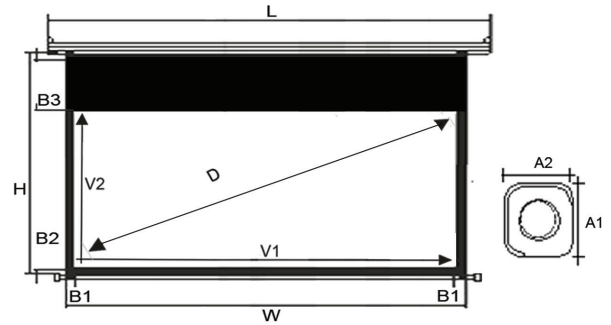

SPECTRA PRO SERIES

MOTORIZED 16:10-FIBER GLASS

The Spectra Pro Series Projection Screens are available in variable sizes with an option of Motorized, Remote and the material is high gained Fiber Glass Matte white.

Specification

	LG-SP93M	LG-SP109M	LG-SP123M	LG-SP135M
Screen Type	Motorized	Motorized	Motorized	Motorized
Mount Type	Ceiling & Wall Mount	Ceiling & Wall Mount	Ceiling & Wall Mount	Ceiling & Wall Mount
Screen Fabric	Fiber Glass Matte White	Fiber Glass Matte White	Fiber Glass Matte White	Fiber Glass Matte White
Aspect Ratio	16:10	16:10	16:10	16:10
Gain	1.2	1.2	1.2	1.2
Case Color	White	White	White	White
Projection Type	Front	Front	Front	Front
Motor	Tubular Motor	Tubular Motor	Tubular Motor	Tubular Motor
Control	RF	RF	RF	RF
Screen Size Diagonal	93"	109"	123"	135"
Viewing Area (V1 x V2)	2000 x 1250	2345 x 1465	2650 x 1650	2910 x 1820
Height (H)	1825	2040	2230	2395
Width (W)	2060	2405	2710	2970
Length (L)	2193	2538	2853	3113
B1 x B2 x B3	30 x 20 x 550	30 x 20 x 550	30 x 20 x 550	30 x 20 x 550
Casing Size (A1 x A2)	80 x 80	80 x 80	80 x 80	80 x 80
Fabric Thickness	0.5	0.5	0.5	0.5
Product Weight	11.0 kg	13.0 kg	15.0 kg	17.0 kg
Shipping Weight	13.0 kg	15.0 kg	17.0 kg	19.0 kg
Shipping Dimension (L x W x H)	2250 x 150 x 150	2580 x 160 x 130	2900 x 160 x 130	3160 x 150 x 140

*Dimensions in mm