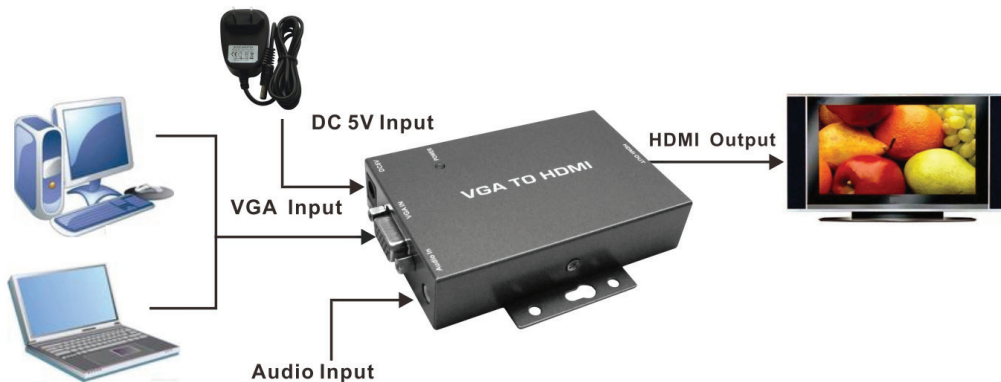

LG-VHS

VGA TO HDMI CONVERTER

LG-VHS accepts one VGA input and converts into one HDMI output signal at resolutions up to 1080p.

Features

- No need any software, plug and play.
- All the hardware conversion processing with images of high definition, good brightness, and high image quality.
- Support HDMI 1.3 version, automatic detection HDCP.

Specification

VGA Input Resolution	800*600@60Hz, 1024*768@60Hz, 1280*720@60Hz, 1280*768@60Hz, 1280*800@60Hz, 1280*1024@60Hz, 1360*768@60Hz, 1440*900@60Hz, 1600*900@60Hz, 1680*1050@60Hz, 1800*1440@60Hz, 1920*1080@60Hz
HDMI output support	480p/720p/1080p/60 Hz
Audio input	Connect stereo amplifier of headset
Power input	DC 5 V, 0.5A
VGA Input	Connect the host PC, laptop or computer with VGA interface
HDMI output	Connect HDMI connections with high-definition TV or Monitor HDMI Interface
Audio input	Connect Audio out interface from PC, laptop or computer
Product weight	0.2 kg
Shipping weight	0.4 kg
Product dimension (W x H x D)	100 x 20 x 80 mm
Shipping dimension (W x H x D)	110 x 90 x 90 mm