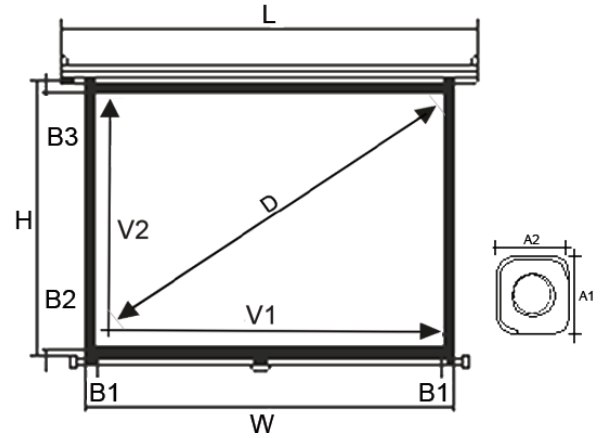

SPECTRA PRO SERIES

SELF LOCK 4:3 - FIBER GLASS

The Spectra Pro Series Projection Screens are available in variable sizes with an option of Self Lock and the material is high gained Fiber Glass Matte white.

Specification

	LG-SP84	LG-SP100	LG-SP120
Screen Type	Self Lock	Self Lock	Self Lock
Mount Type	Ceiling & Wall Mount	Ceiling & Wall Mount	Ceiling & Wall Mount
Screen Fabric	Fiber Glass Matte White	Fiber Glass Matte White	Fiber Glass Matte White
Aspect Ratio	4:3	4:3	4:3
Gain	1.2	1.2	1.2
Case Color	White	White	White
Projection Type	Front	Front	Front
Screen Size Diagonal	84"	100"	120"
Viewing Area (V1 x V2)	1710 x 1280	2030 x 1520	2440 x 1830
Height (H)	1320	1560	1870
Width (W)	1770	2090	2500
Length (L)	1872	2187	2607
B1 x B2 x B3	30 x 30 x 20	30 x 30 x 20	30 x 30 x 20
Casing Size (A1 x A2)	72 x 72	72 x 72	72 x 72
Fabric Thickness	0.5	0.5	0.5
Product Weight	7.0 kg	9.0 kg	11.0 kg
Shipping Weight	8.0 kg	11.0 kg	13.0 kg
Shipping Dimension (L x W x H)	1960 x 150 x 130	2395 x 150 x 130	2650 x 150 x 130

*Dimensions in mm