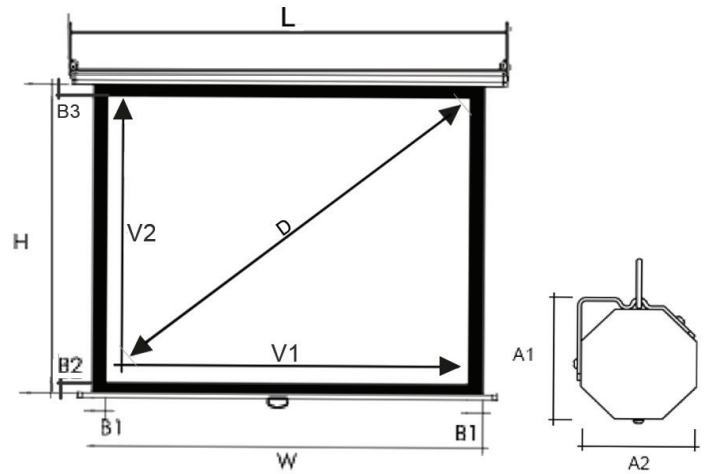

### SELF LOCK 4:3

The Classic Series Projection Screens are available in variable sizes with an option of Self Lock and the material is high gained Matte white.

### Specification

	LG-CS84	LG-CS100	LG-CS120
Screen Type	Self Lock	Self Lock	Self lock
Mount Type	Ceiling & Wall Mount	Ceiling & Wall Mount	Ceiling & Wall Mount
Screen Fabric	Matte White	Matte White	Matte White
Aspect Ratio	4:3	4:3	4:3
Gain	1.0	1.0	1.0
Case Color	White	White	White
Projection Type	Front	Front	Front
Screen Size Diagonal	84"	100"	120"
Viewing Area (V1 x V2)	1710 x 1280	2030 x 1520	2440 x 1830
Height (H)	1320	1560	1870
Width (W)	1770	2090	2500
Length (L)	1843	2513	2583
B1 x B2 x B3	30 x 30 x 20	30 x 30 x 20	30 x 30 x 20
Casing Size (A1 x A2)	86 x 70	86 x 70	86 x 70
Fabric Thickness	0.4	0.4	0.4
Product Weight	5.5 kg	7.0 kg	9.0 kg
Shipping Weight	7.0 kg	8.0 kg	11.0 kg
Shipping Dimension (L x W x H)	1910 x 140 x 120	2020 x 140 x 130	2650 x 130 x 120

\*Dimensions in mm