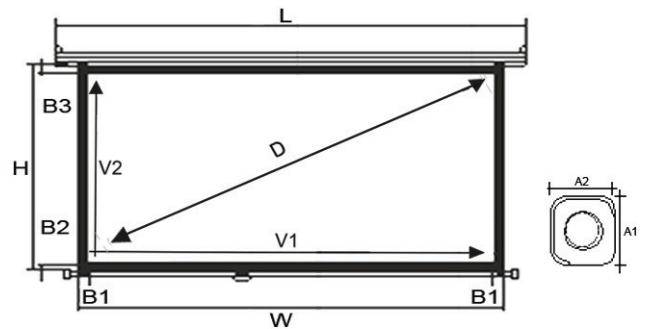

SPECTRA PRO SERIES

SELF LOCK 16:10 FIBER GLASS

The Spectra Pro Series Projection Screens are available in variable sizes with an option of Self Lock and the material is high gained Fiber Glass Matte white.

Specification

	LG-SP93	LG-SP109
Screen Type	Self lock	Self lock
Mount Type	Ceiling & Wall Mount	Ceiling & Wall Mount
Screen Fabric	Fiber Glass Matte White	Fiber Glass Matte White
Aspect Ratio	16:10	16:10
Gain	1.2	1.2
Case Color	White	White
Projection Type	Front	Front
Screen Size Diagonal	93"	109"
Viewing Area (V1 x V2)	2000 x 1250	2345 x 1465
Height (H)	1570	1785
Width (W)	2060	2405
Length (L)	2517	2502
B1 x B2 x B3	30 x 20 x 300	30 x 20 x 300
Casing Size (A1 x A2)	72 x 72	72 x 72
Fabric Thickness	0.5	0.5
Product Weight	9.0 kg	10.0 kg
Shipping Weight	10.0 kg	11.0 kg
Shipping Dimension (L x W x H)	2220 x 140 x 130	2540 x 150 x 130

*Dimensions in mm