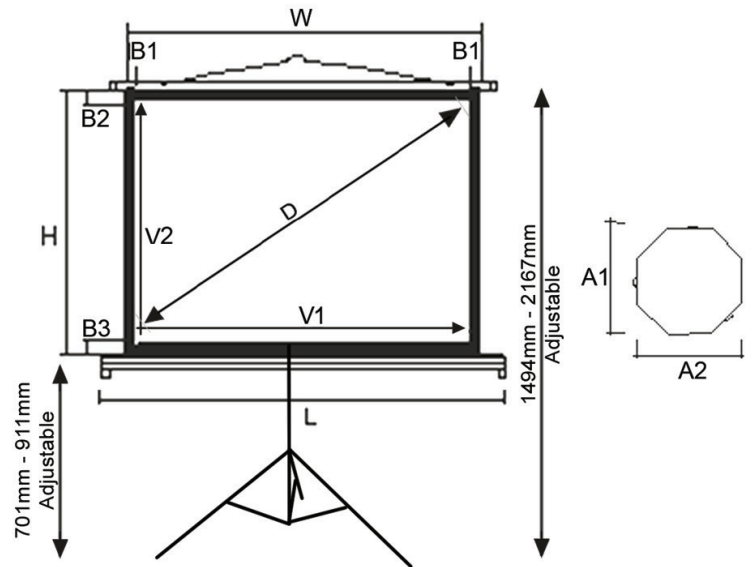

CLASSIC SERIES

TRIPOD 4:3

The Classic Series Projection Screens are available in variable sizes with an option of Tripod and the material is high gained Matte white.

Specification

	LG-CT84	LG-CT100	LG-CT120
Screen Type	Tripod	Tripod	Tripod
Mount Type	Stand	Stand	Stand
Screen Fabric	Matte White	Matte White	Matte White
Aspect Ratio	4:3	4:3	4:3
Gain	1.0	1.0	1.0
Case Color	White	White	White
Projection Type	Front	Front	Front
Screen Size Diagonal	84"	100"	120"
Viewing Area (V1 x V2)	1710 x 1280	2030 x 1520	2440 x 1830
Height (H)	1320	1560	1870
Width (W)	1770	2090	2500
Length (L)	1873	2183	2593
B1 x B2 x B3	30 x 30 x 20	30 x 30 x 20	30 x 30 x 20
Casing Size (A1 x A2)	70 x 70	70 x 70	70 x 70
Fabric Thickness	0.4	0.4	0.4
Product Weight	8.5 kg	9.5 kg	12.0 kg
Shipping Weight	9.0 kg	10.0 kg	13.0 kg
Shipping Dimension (L x W x H)	1960 x 190 x 100	2270 x 200 x 110	2680 x 200 x 120

*Dimensions in mm