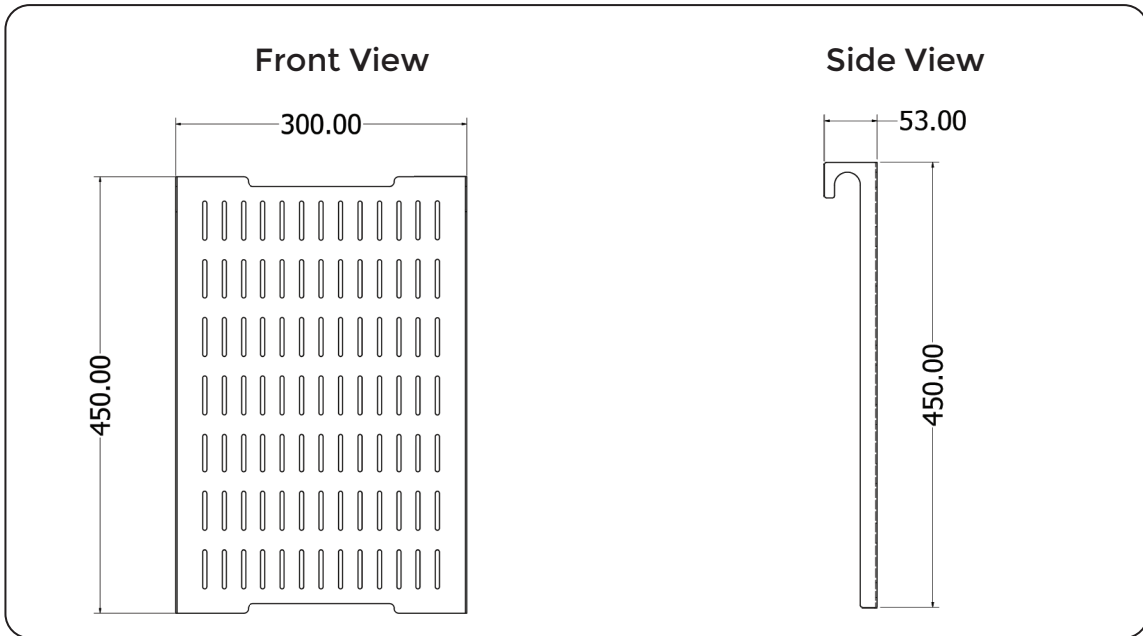

EQUIPMENT RACK

ER-04 (OPTIONAL ACCESSORIES)

Specification

Model Number	ER-04
Orientation	Portrait
Max.Load	22 lbs (10 kg)
Product Weight	1.6 kg
Shipping Weight	2.6 kg

*Dimensions in mm