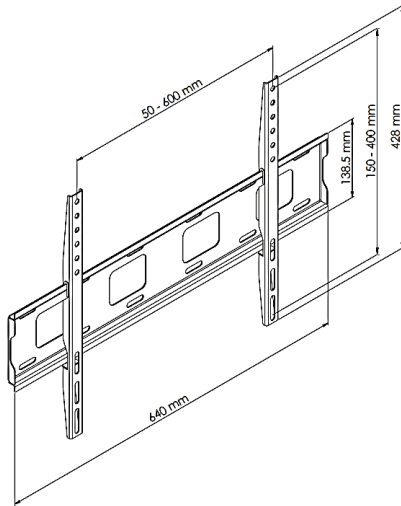

FIXED WALL MOUNT BRACKET

LGWM-3265F-IN

23 mm

Depth from wall

Features

- Fixed Wall Mount allows to mount flat-panel displays
- Universal in design to fit 32" to 65" displays
- The mount can hold up to 45 kg
- Simple "Hook-On" Installation
- Colours available - Black
- VESA compliant

Specification

Max. Load	99 lbs (45 kg)
Display Sizes	32" to 65"
VESA	100 x 100 to 600 x 400
Material	Steel
Product Weight	1.9 kg
Shipping Weight	2.05 kg
Shipping Dimension	650 x 145 x 25 (L x W x H) mm

*Dimensions in mm